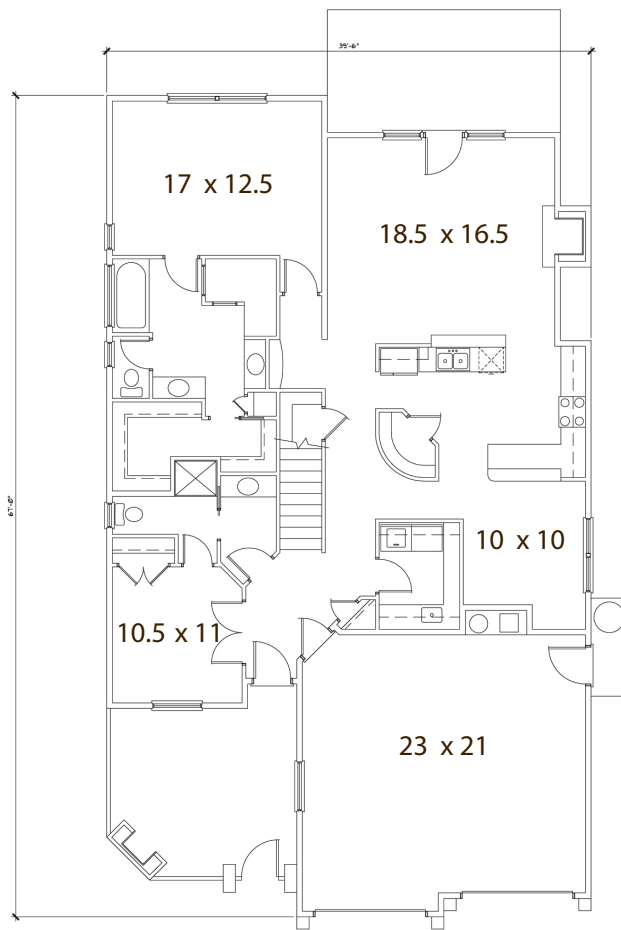

Sereno

FLOOR PLAN

2419 asf

FIRST FLOOR

SECOND FLOOR

DEVELOPED & BUILT BY

PROUDLY MARKETING BY

GAE PEYRON
208.866.8244
gae@peyron.com